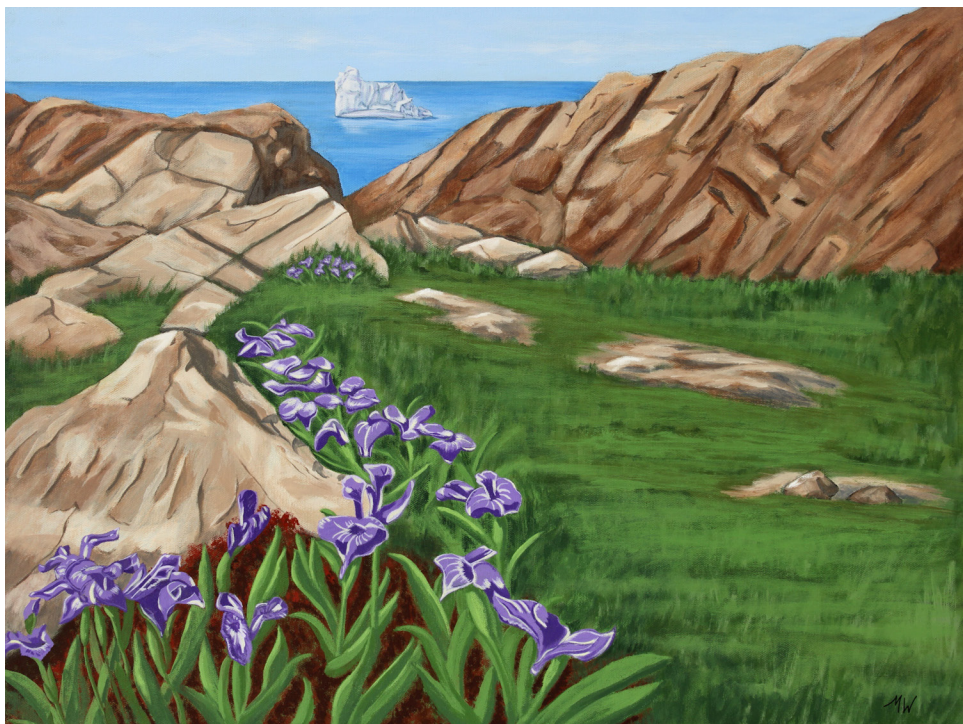

## ARTIST STATEMENT

“A Colourful Existence”, is comprised of a series of paintings that will take you on an emotional journey with nature. Influenced by my travels to Newfoundland and Labrador, Canada, each painting acts as a visual diary chronicling not only the coexistence between human habitation and nature but also the emotions held within these places.

These landscape paintings capture the essence of Newfoundland and Labrador’s beauty and vibrancy. They are an expression of the province’s inviting nature, colourful architecture and breathtaking vistas that exude a place of warmth and hospitality. Simply, they represent a colourful existence.

NESTLED  
18X24, Acrylic  
\$1,300

DELIGHTFUL  
16X20, Acrylic  
\$950

PARADISE LANE  
16X20, Acrylic  
\$950

THE TREASURE BOX  
14X18, Acrylic  
\$750

SUMMER ICE

18X24, Acrylic

\$1,300

LISTEN  
12X12, Acrylic  
\$395

JELLY BEANS  
14X18, Acrylic  
\$750

POINT AMOUR

16X20, Acrylic

\$950

King St.  
Gallery

*'Around the Corner & Out of this World'*

[kingstgallery.com](http://kingstgallery.com)