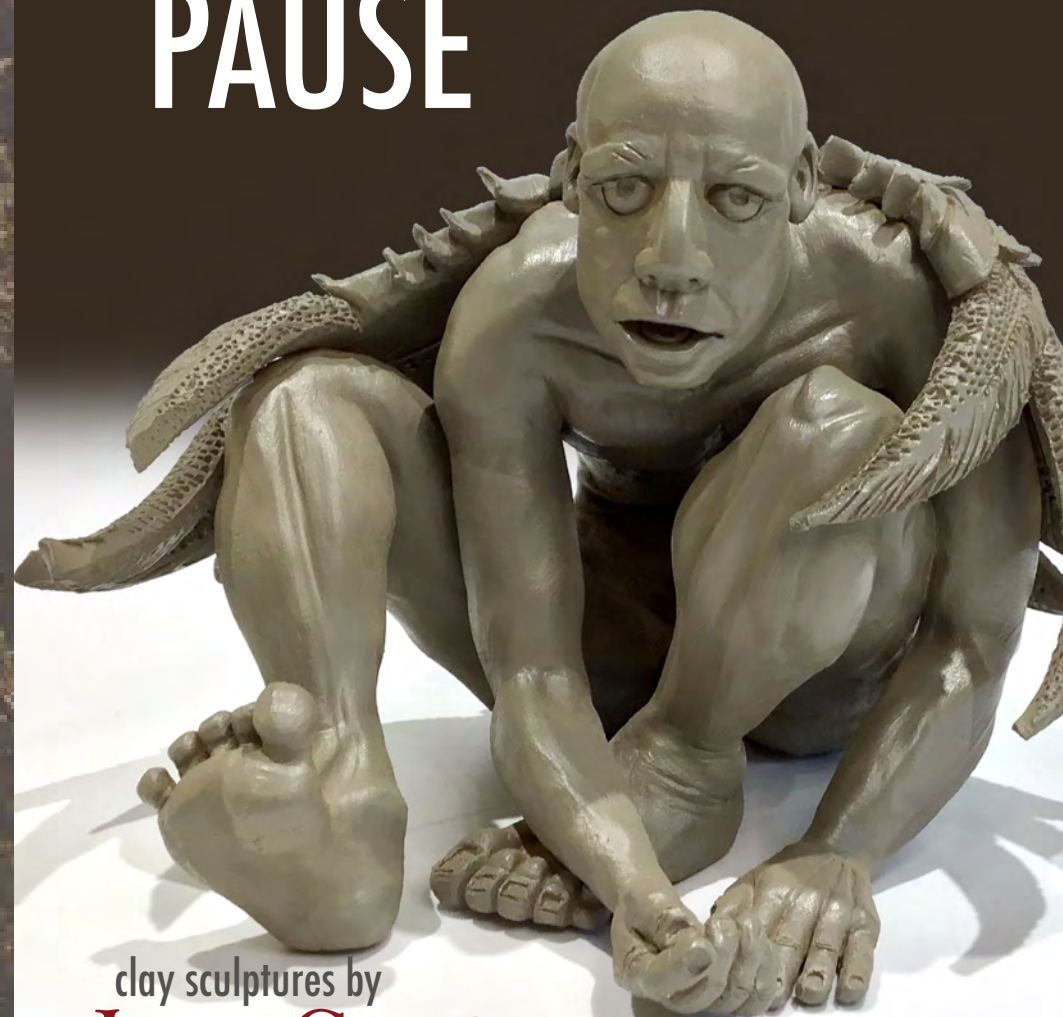

PAUSE

clay sculptures by

JANE GARCIA

September 15 - October 6, 2023

online preview Wed. Sept. 13 at kingstgallery.com
153 King Street, Niagara-on-the-Lake 905-321-6516