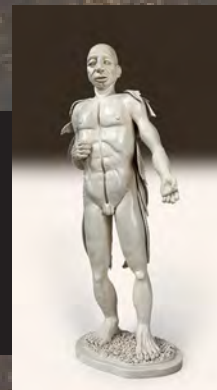

INGLEWOOD

17.375" x 8" x 4"
white clay, enamels
2023